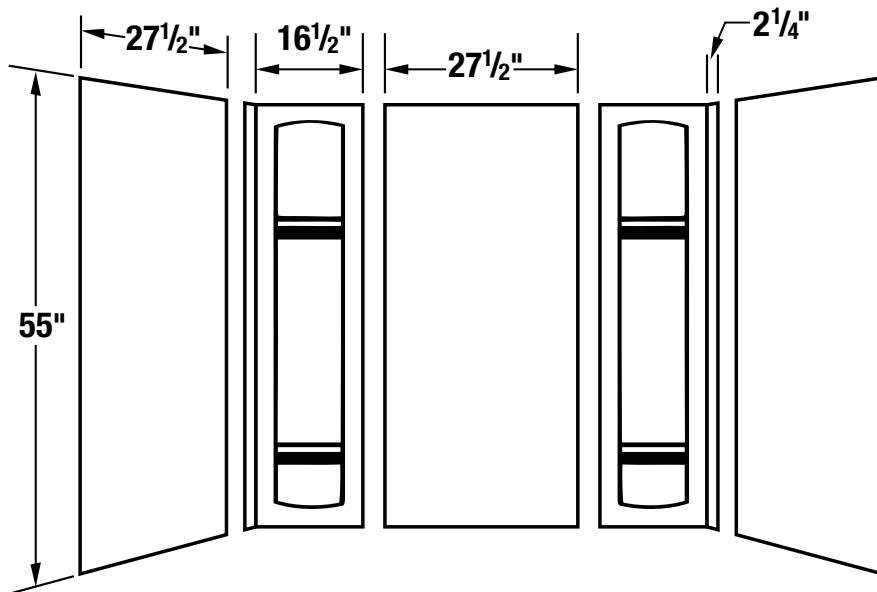

**SEE PAGE 2 FOR A LIST OF ACCESSORIES! ▶**

**Design features:**

- Formed from high-grade thermoplastic
- Ideal for new or remodel projects...fits all Topaz™ Fiberglass Bathtubs, as well as standard 30" x 60" bathtubs of other manufacturers.
- Panels can be trimmed to simplify installation in out-of-plumb alcoves or for installing DURATRIM® window kits
- Includes four large, molded-in, self-draining shelf ideal for shampoo, soap, etc.
- Five panel wall system with seamless corner panels and overlapping edges, create a watertight wall surround.
- Adhesive mounts to drywall or like surfaces
- Available in white.
- Smooth, colorfast satin finish, resists scuffs.
- Mold and mildew-resistant...easy to clean

**Specifications**

Model	Color	Fits Bathtub	UPC
950	White	30" x 60"	6 71031 00235 8

**General:** Furnish and install per plans, DURAWALL® Bathtub Walls model 950, as manufactured by E.L. Mustee & Sons, Inc. The white thermoplastic wall system shall be 5-piece construction with four built-in shelves and seamless, overlapping corner panels.

Requires three to five 11 oz. cartridges of panel adhesive labeled for bonding to Bathtub and Shower walls.

Don't use adhesive containing tar, asphalt, lacquer thinner or toluene.

▶ **TOPAZ™ Premium Fiberglass Bathtubs, 30"x 60"**

Model No.	Size	UPC
390.305	18"	6 71031 00452 9
390.301	24"	6 71031 00359 1
390.306	36"	6 71031 00434 5
390.307	42"	6 71031 00435 2
390.302	48"	6 71031 00360 7