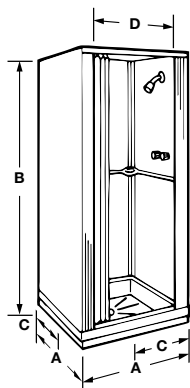

SEE PAGE 2 FOR A LIST OF ACCESSORIES!

Model 140 shown with optional glass door.

Model 140 Standard Base

Standard bases include a PVC drain for direct connection to a 2" (Sch. 40) ABS, PVC or iron DWV pipe.

Design features:

DURASTALL® Model 140 includes...

- Slip-resistant floor with drain
- Shower valve and head
- Shower curtain and curtain rod
- Safety railing with molded-in soap dish and shampoo holder
- Mold and mildew-resistant components
- Knock-down construction makes portability extremely easy and is free-standing when assembled
- Easy to assemble and install

Optional features:

- Shower door available, sold separately
- Kit to convert standard base into extended base is available, sold separately

Specifications

Model	Color	Size	Base	A	B	C	D	UPC
140	White	36" X 36"	Standard	36-5/8"	75-3/8"	18-5/16"	28"	6 71031 00316 4

MUSTEE

Preferred by the "Pros"

140 DURASTALL® Shower Doors

Design features:

- Fits all DURASTALL® shower stalls
- Sturdy, rust-resistant, engineered aluminum frame with polished chrome finish
- May be hung to open to accommodate a left or right hand opening
- Continuous-pull handle with magnetic seal
- Easy to install and clean...all components are mold and mildew resistant
- Door height is 64"