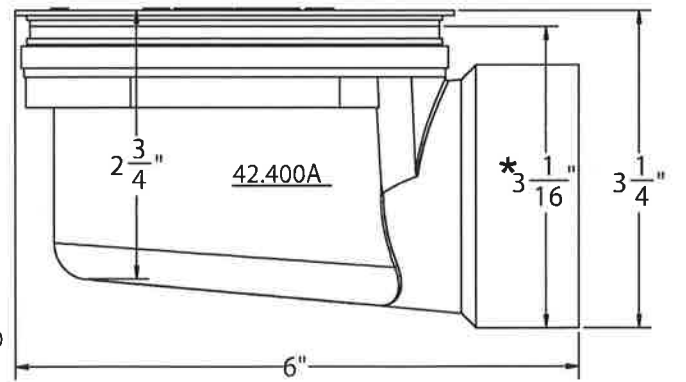

# 42.400A/82.400A DRAIN ASSEMBLY

\*Dimension from bottom of shower base.

42.400A Fits 2" PVC  
82.400A Fits 1 1/2" PVC,