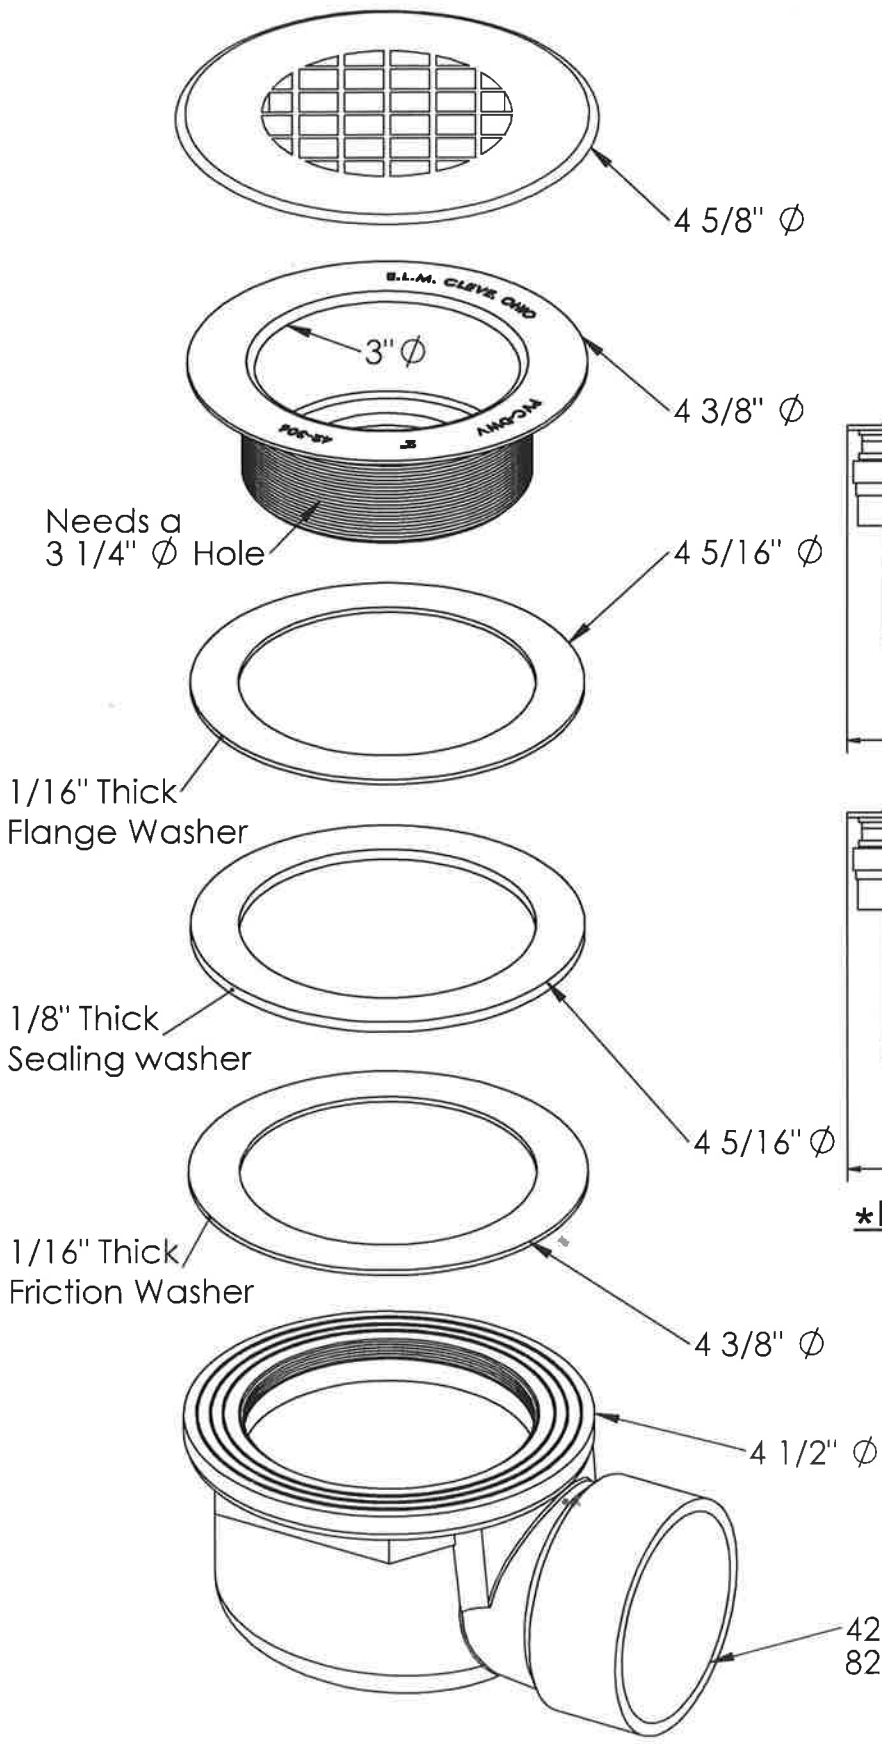

# 42.400A/82.400A DRAIN ASSEMBLY

\*Dimension from bottom of shower base.

42.400A Fits 2" PVC  
82.400A Fits 1 1/2" PVC,