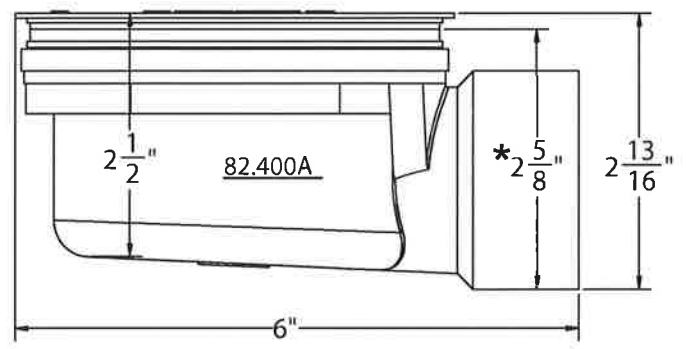

# 42.400A/82.400A DRAIN ASSEMBLY

\*Dimension from bottom of shower base.

42.400A Fits 2" PVC  
82.400A Fits 1 1/2" PVC,